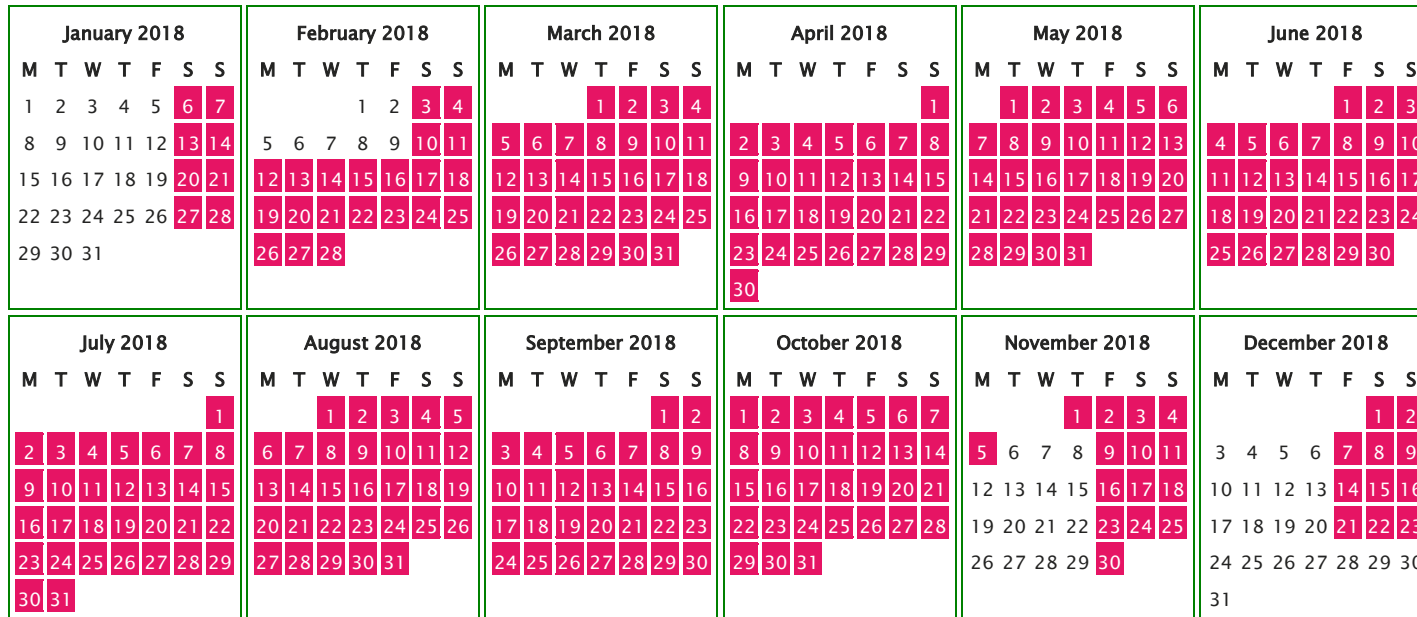

Aberdulais Tin Works and Waterfall

**Prices for 2018**

**Adults £6.50 STD £5.90**

**Child £3.25 STD £2.95**

**Family £16.25 STD £14.75**

**Group Adult £5.20 Group Child £2.60**

All Types  
All types

6 Jan--10 Feb	10:30--3	.	.	.	.	.	S	S
10 Feb--16 Feb	10:30--4	M	T	W	T	F	S	S
17 Feb--29 Mar	10:30--3	M	T	W	T	F	S	S
30 Mar--15 Apr	10--5	M	T	W	T	F	S	S
16 Apr--25 May	10:30--4	M	T	W	T	F	S	S
26 May--3 Jun	10--5	M	T	W	T	F	S	S
4 Jun--24 Jul	10:30--4	M	T	W	T	F	S	S

25 Jul--3 Sep	10--5	M	T	W	T	F	S	S
3 Sep--29 Oct	10:30--3	M	T	W	T	F	S	S
29 Oct--5 Nov	10:30--4	M	T	W	T	F	S	S
9 Nov--23 Dec	11--3	.	.	.	.	F	S	S
Tea-room opening times vary (contact property for details).								