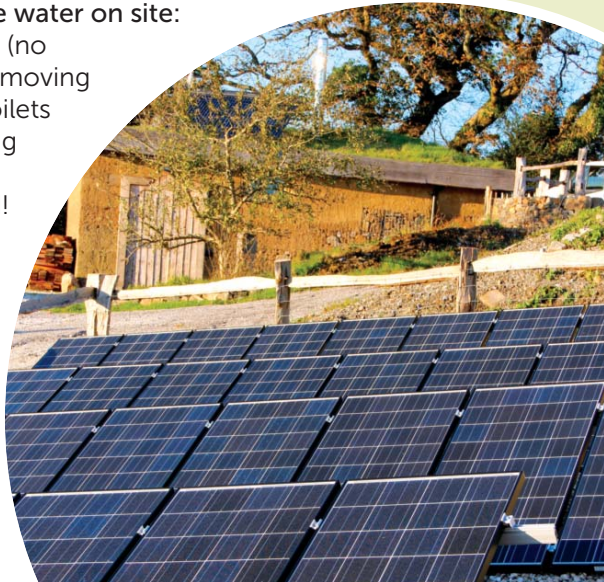

Pioneering renewable and sustainable technologies

We like to push the boundaries with sustainable construction so we pioneer the latest low carbon technologies... this means you can relax knowing we have not compromised in quality or ecological impact:

- **solar electricity:** we produce and export more electricity than we use – ground mounted 5kW solar PV array – installed before the FIT in 2008
- **renewable heating and hot water:** we produce all our own hot water and heating from wood with our 35kW gasification log boiler with solar thermal feed
- **we even process our own waste water on site:** Biorock sewage treatment plant (no electricity consumption and no moving parts) with rain water flushing toilets
- non-concrete underfloor heating system with wood-based insulation and heated with wood!
- Re-use with high end products to meet quality and Health and Safety standards such as our stainless steel/granite catering grade kitchen